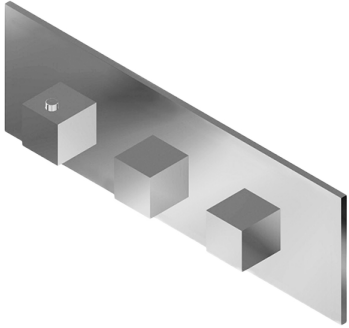

# G-8057H-SH0-T

Aqua-Sense Collection

Square M-Series Valve Horizontal Trim with Three Handles

## Product Features

- Three metal handles
- Decorative trim plate