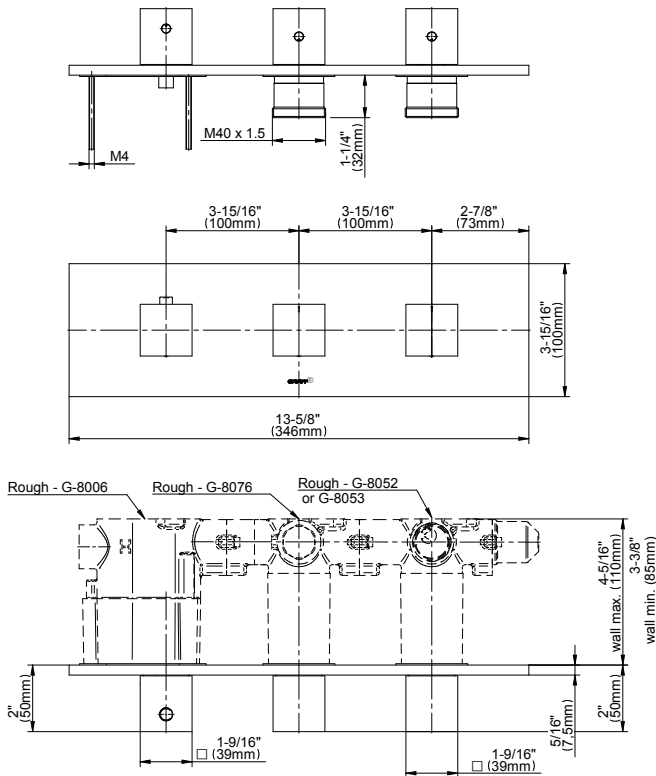

Warranty

- Limited lifetime warranty

For complete warranty information go to <https://www.graff-faucets.com/en/info/faqs>